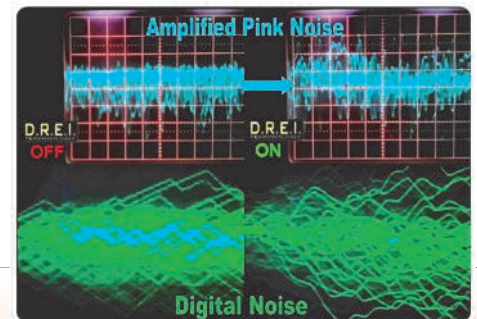

**SYNERGY CONTROL**

Includes 5-position switch to adapt the Synergy and optimizing the sound coming from your speakers, your audio system and your environment.

**TRUE BYPASS**

When turned off, the inputs are deviated to the outputs so the power of DREi process can be checked easily and instantly.

**REMOTE CONTROL**

**Highly recommended for play music**

Its extraordinary control over the total energy input to amplifiers allows higher levels of sound pressure.

SEAL  
MANÁ  
TOM JONES  
COLDPLAY  
ALEJANDRO SANZ  
MELENDI  
RHCP  
JULIO IGLESIAS  
RAPHAEL  
LEONARD COHEN  
ALEJANDRO FDEZ.  
And many more...

- Designed to be inserted between the pre-amp and amplifier, or at source.
- 3 models available: RCA, XLR and RCA / XLR
- Incorporates 5 positions of Synergy control (and true bypass)
- The output has no gain, it is equal to the input.
- Bypass, deflects the inputs to the output
- Memorize remote controls
- Standby Mode
- Function autodemonstration
- Very compact, 25x5.5x15 cm. and 2.1kg.
- Switch to 115VAC/230VAC outside. 6W
- Black steel chassis with black anodized aluminum front.